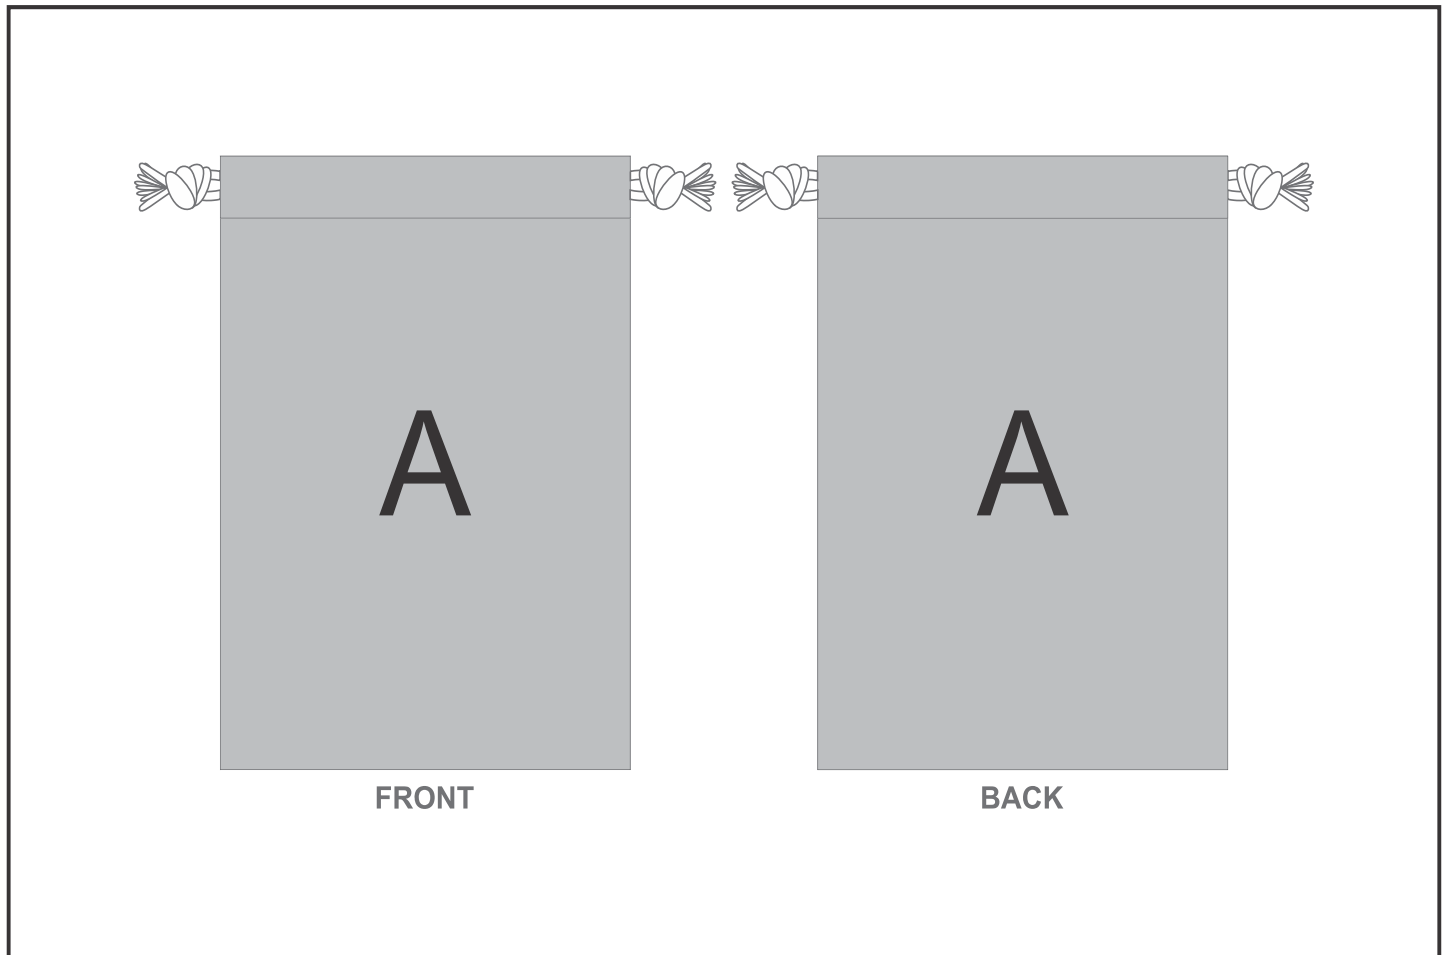

BC-HP-86-G

Hoppla Atlantic Mini Polyester Drawstring Pouch

Need to know:

- Includes 1-Position Sublimation (setup fees apply)

- Please Note: We cannot guarantee 100% logo Alignment on all Brandable Panels

Branding Options:

Position	Branding Method (Branding Code)	No. of Colours	Dimension
A	Custom Sublimation A (CPSUB-A)	Full Colour	152mm wide x 392mm high